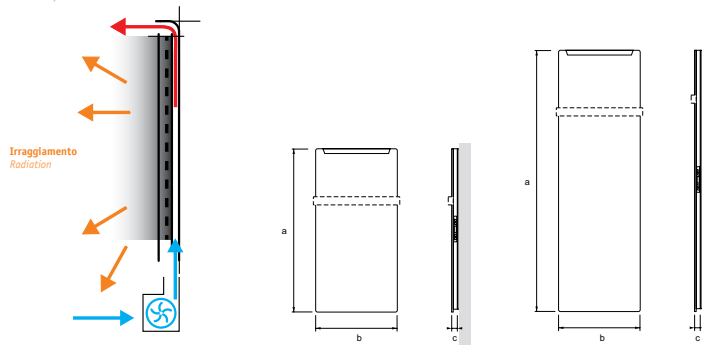

Codice Code	Descrizione Description	Dim. mm axbxc Dim. mm axbxc	Peso kg Weight kg	Centralina Controller	Ventilazione Ventilation	Portasalviette Towel rail	Potenza Watt Power Watt
TT02.A.CV0	Radiatore in Vetro Glass Radiator	1000X500x56	14,0	√	√	opt	650/400/200
TT02.B.CV0	Radiatore in Vetro Glass Radiator	1600X500x56	21,0	√	√	opt	850/400/200